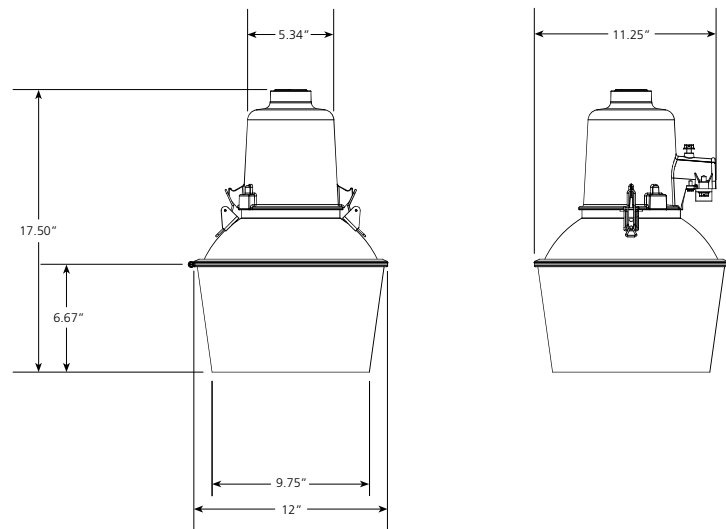

Fitter Size

(blank) 1-1/4" Fitter

H2 2" Fitter set for 1-1/4"

AEL Headquarters, 3825 Columbus Road, Granville, OH 43023

AEL-1002 3/12 ©2012 Acuity Brands Lighting, Inc. All Rights Reserved.

Warranty Five-year limited warranty. Full warranty terms located at www.acuitybrands.com/CustomerResources/Terms_and_conditions.aspx

Visit our web site at www.americanelectricleighting.com

Product specifications may change without notice.
Please contact your sales representative for the latest product information.